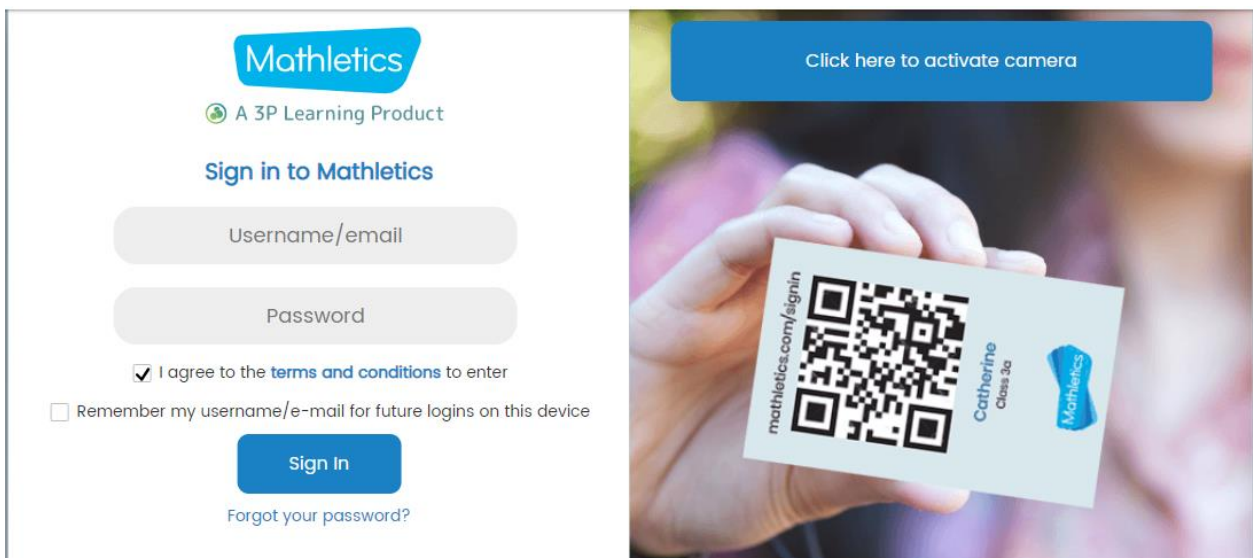

## Logging into Mathletics

Type Mathletics into your internet search engine and click on the **Mathletics sign in** link.

Your child should enter their username and password. This should be in the home-learning pack that was sent out last week.

They should then be directed to their home page where there will be a list of assigned activities. To complete an activity, click on it.

If there are no assigned activities, the children can access Live Mathletics. They can also see their points score as they complete activities. Each week, the children can earn a certificate if they score 1000 points or more. These will be printed out and given to the children.