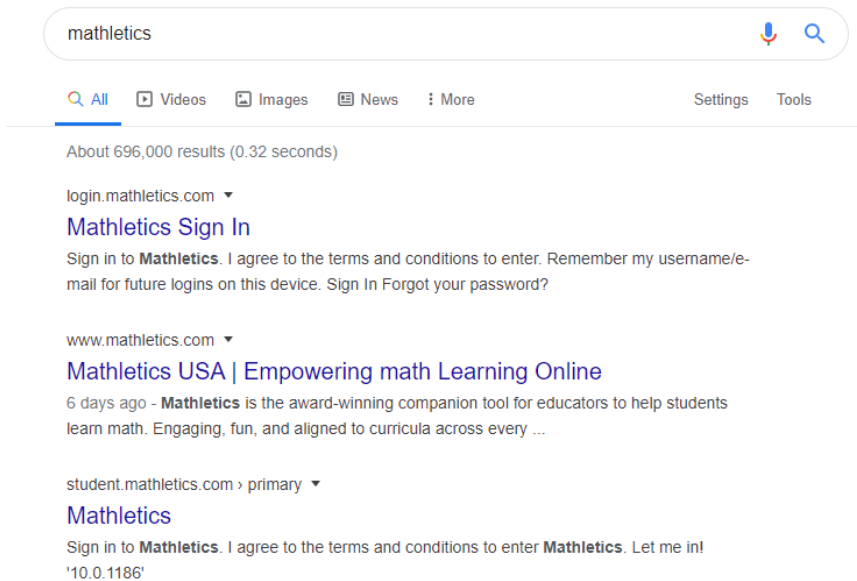

## Logging into Mathletics

Type Mathletics into your internet search engine and click on the **Mathletics sign in** link.

Your child should enter their username and password. This should be in the home-learning pack that was sent out last week.

They should then be directed to their home page where there will be a list of assigned activities. To complete an activity, click on it.

If there are no assigned activities, the children can access Live Mathletics. They can also see their points score as they complete activities. Each week, the children can earn a certificate if they score 1000 points or more. These will be printed out and given to the children.