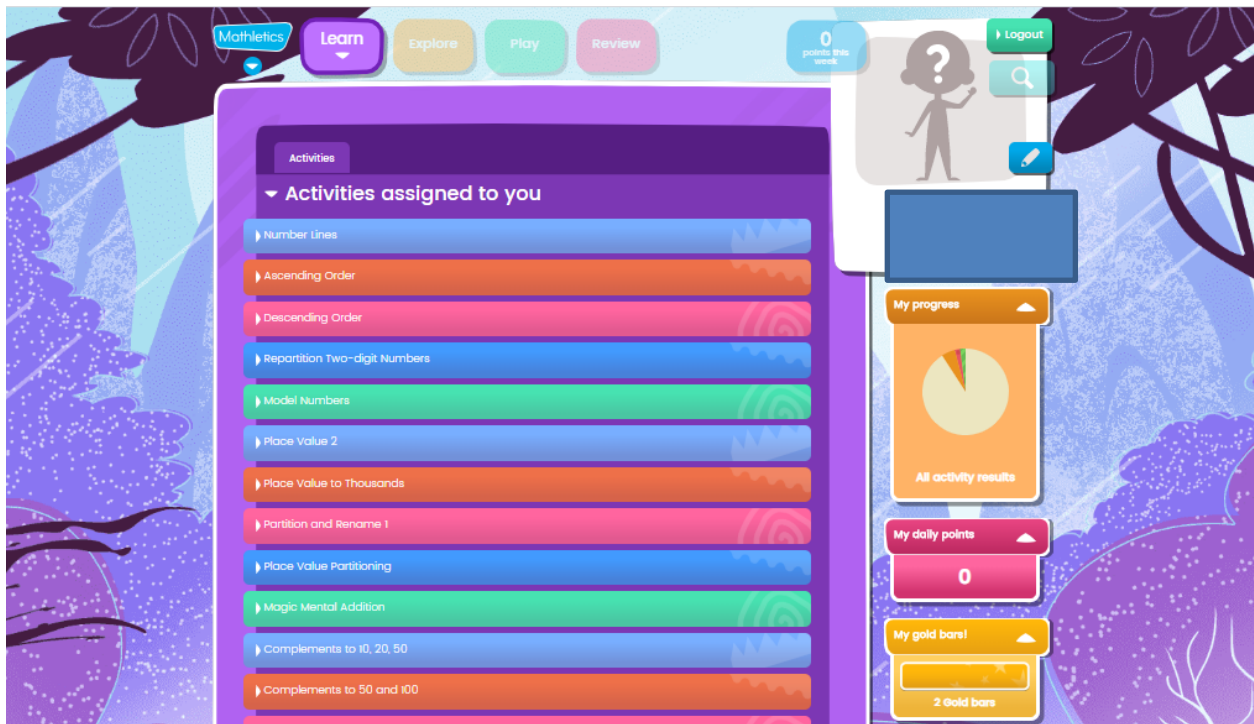

## Logging into Mathletics

Type Mathletics into your internet search engine and click on the **Mathletics sign in** link.

Your child should enter their username and password. This should be in the home-learning pack that was sent out last week.

They should then be directed to their home page where there will be a list of assigned activities. To complete an activity, click on it.

If there are no assigned activities, the children can access Live Mathletics. They can also see their points score as they complete activities. Each week, the children can earn a certificate if they score 1000 points or more. These will be printed out and given to the children.